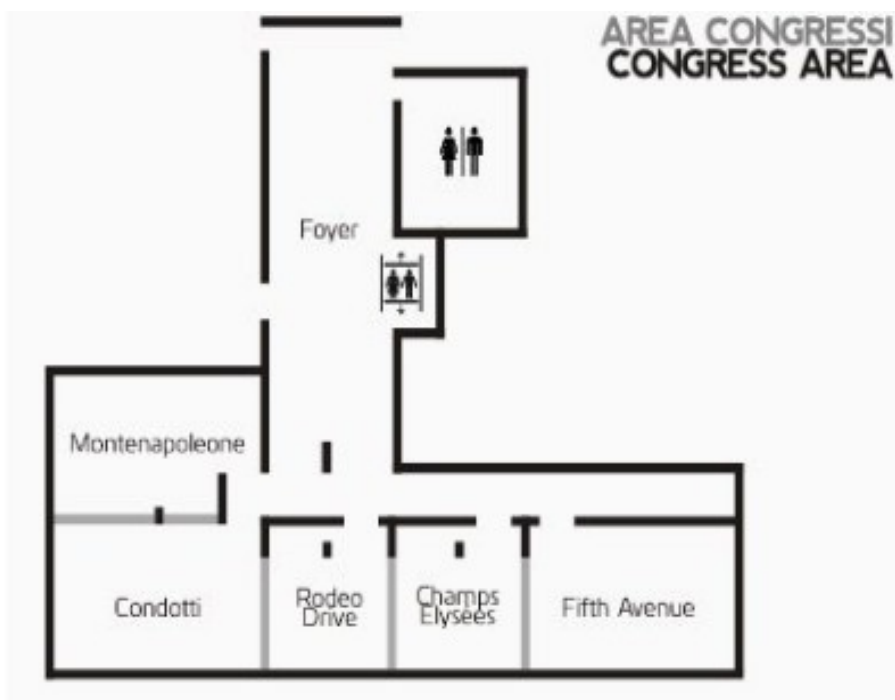

GDS CODES

CHAIN CODE	WV
BRAND CODE	TC
AMADEUS	MILUPT
GALILEO	90178
SABRE	167539
WORLDSPAN	MILUP
PEGASUS ODD	95194

A exclusive skyscraper in the heart of Milan

*Characterized by a sophisticated and contemporary interior design, the urban-chic Uptown Palace enjoys a favourable location a short walk from **Piazza Duomo**, and from Milan's famous **shopping district**.*

*The Uptown Palace has 165 soundproofed rooms and Suites, offering the maximum comforts and the most up to date facilities. A modern conference center and a refined **Restaurant** complete the offer.*

The meeting rooms are named after some of the most important streets in the world: Montnapoleone, Condotti, Rodeo Drive, Champs-Élysées and Fifth Avenue.

CAPACITY ROOM	Sqm	Size	Theater	U Shape	Cabaret	Class Room	Banquets	Cocktail	Boardroom
Montnapoleone	52	9,40X5,60X2,70H	35	18	3 round units	20	30	40	21
Condotti	57	9,20X6,20X2,70H	45	20	3 round units	24	30	40	23
Montnapoleone + Condotti	100	9,20X12,10x2,70H	80		6 round units	44	60	80	
Rodeo Drive	35	5,90X4,30x6,00x2,70H	22	12	2 round units	14	20		15
Champs-Élysées	35	5,80X4,40x6,00x2,70H	22	12	2 round units	14	20		15
Fifth Avenue	52	9,50X5,40X2,70H	50	22	3 round units	30	30	40	25
Condotti + Rodeo Drive + Champs + Fifth Avenue	180	31,10X3,72X2,70H	150		10 round units	80	100	120	
Condotti + Rodeo Drive	66	15,10X3,72X2,70H	70	30	5 round units	40	50	60	33
Condotti + Rodeo Drive + Champs	96	20,90X3,72X2,70H	110		7 round units	50	70	80	
Champs + Rodeo Drive + Fifth Avenue	93	21,30X3,72X2,70H	110		7 round units	50	70	80	
Champs + Rodeo Drive	52	11,80X3,72X2,70H	40		4 round units	30	40		
Champs + Fifth Avenue	67	15,40X3,72X2,70H	70	30	5 round units	40	50	60	33
Spazio aperto (totale)	230	31,10x12.10x3,72x2,70	185		13 round units	110	130	150	
Foyer	90	17,10x5,25x2,70 H					70	80	