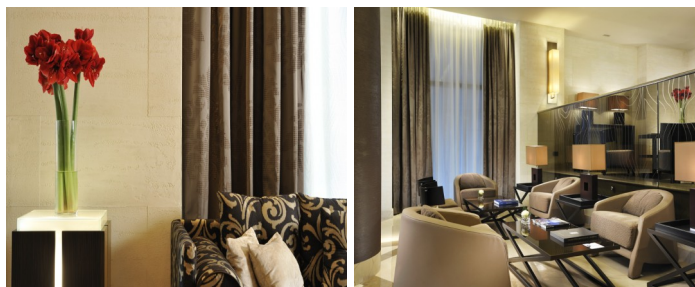

*The Uptown Palace has 165 soundproofed rooms and Suites, offering the maximum comforts and the most up to date facilities. A modern conference center and a refined **Restaurant** complete the offer.*

OUR CONGRESS CENTER

The **conference centre** hosts a wide variety of events in the centre of Milan. It is composed of **5 modular meeting rooms**, equipped with the latest audio-video technology, with a capacity that varies from 4 to 35 people and a total of **130 seats**.